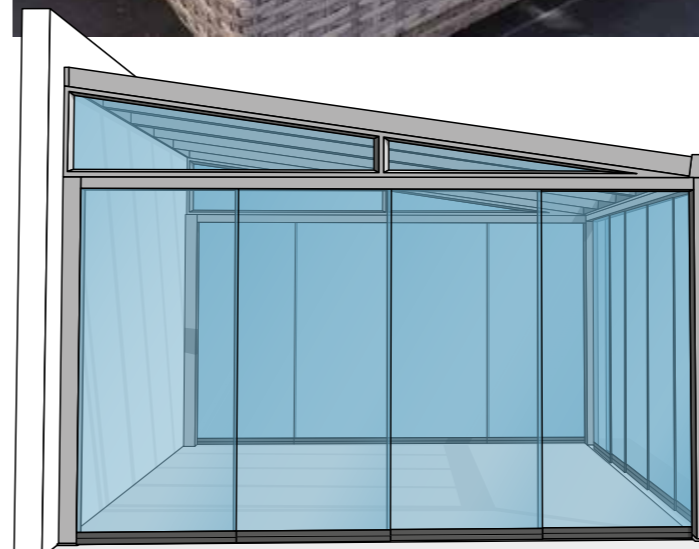

Meetinstructies glazen schuifwanden

Wanneer u de volle lengte van een rail gebruikt is er geen overlap tussen de glazen platen, aangezien de glazen platen 980mm breed zijn. De railsystemen zijn eenvoudig in te korten. U berekent de overlap per plaat door de lengte die u inkort te delen door het aantal platen minus één.

Voorbeeld: u wilt een 4-rail systeem inkorten met 210mm. Een 4-rail systeem bevat 4 glasplaten. Haal hier voor de berekening één glasplaat vanaf. Er zijn namelijk 3 plekken waar overlap mogelijk is. De overlap per glasplaat is $210 : 3 = 70$ mm.

Indien de opening die u wilt afsluiten groter is dan 5880mm, dan heeft u onderstaande mogelijkheden:

1. Verklein de opening naar maximaal 5880mm door een deel van de opening dicht te maken.
2. Verdeel de opening in tweeën met een extra staander, zodat u twee afzonderlijke railsystemen kunt plaatsen.