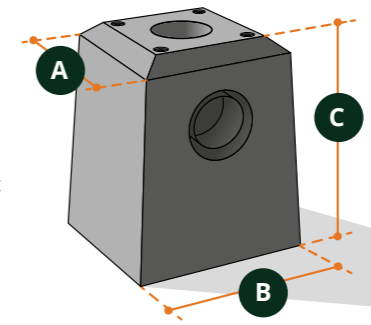

A: bovenzijde 210mm, B: onderzijde 250mm en C: hoogte 275mm.